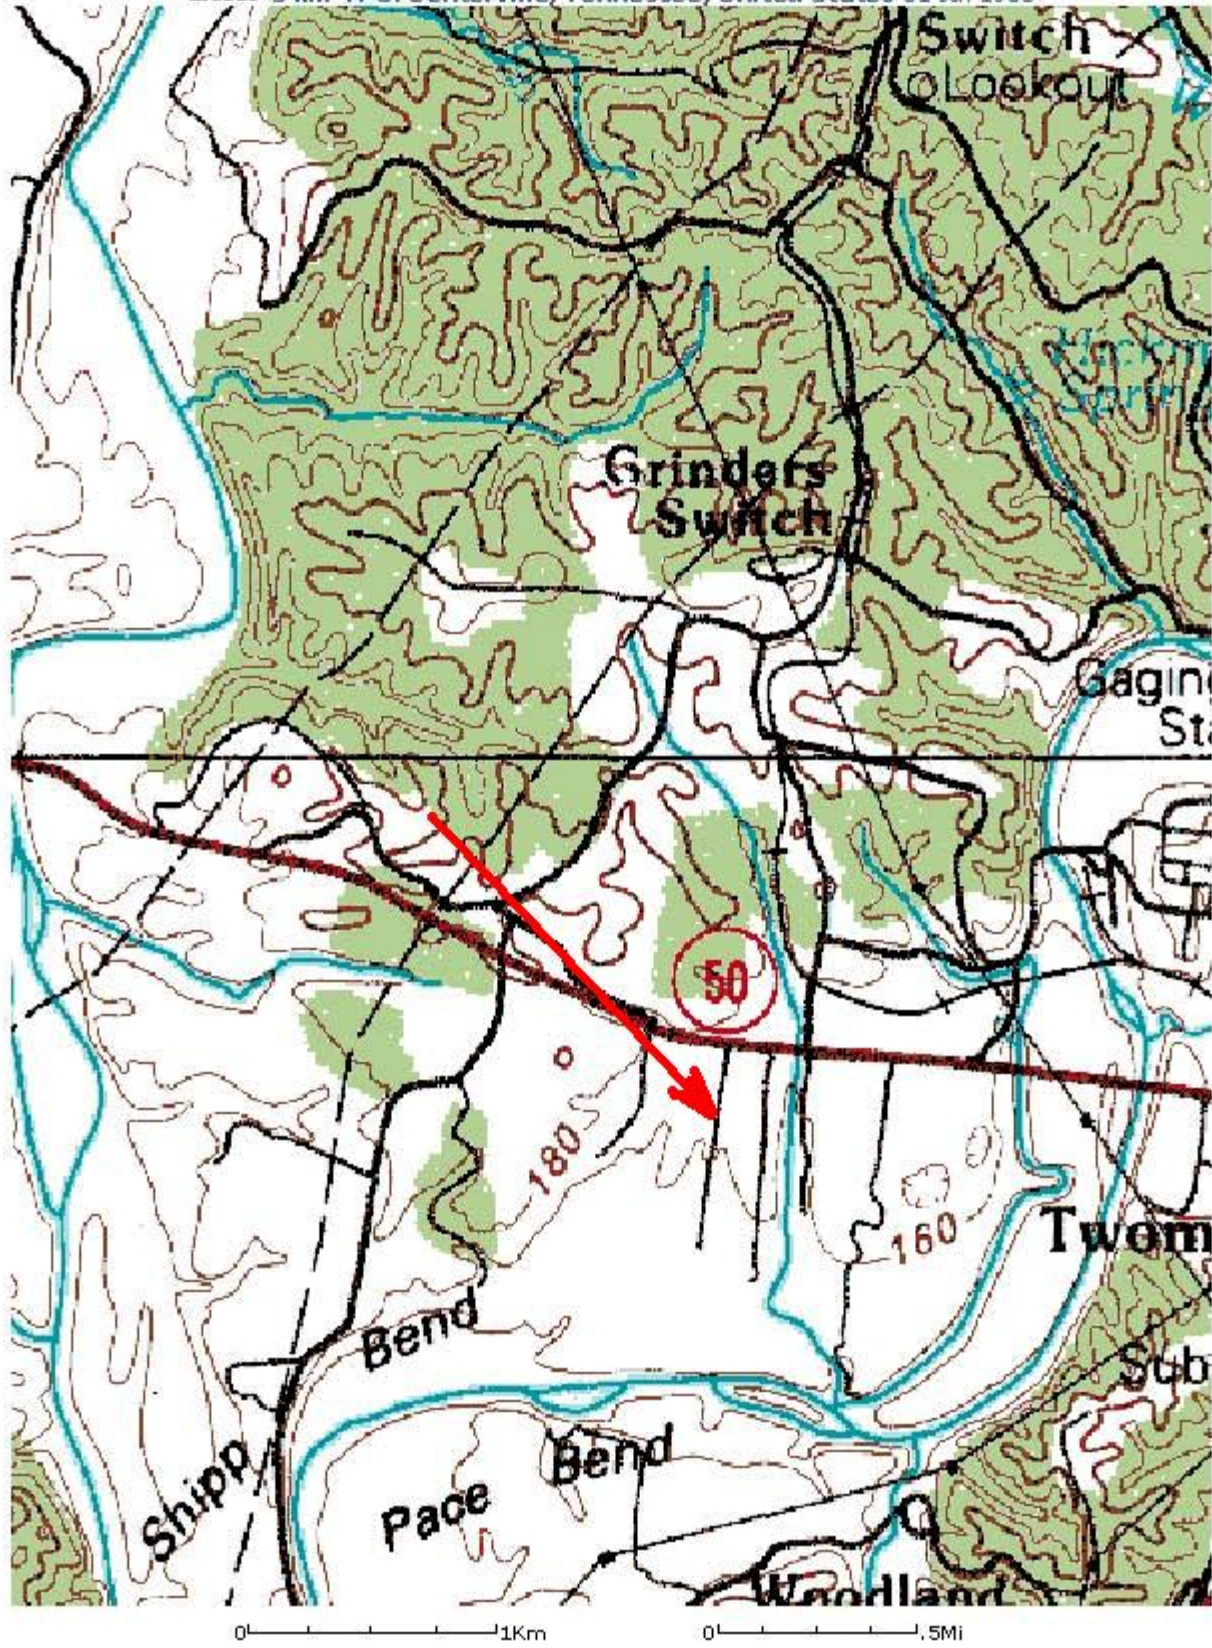

Send To Printer Back To TerraServer Change to 11x17 Print Size Show Grid Lines Change to Landscape

USGS 3 km W of Centerville, Tennessee, United States 01 Jul 1986

Image courtesy of the U.S. Geological Survey
© 2004 Microsoft Corporation. [Terms of Use](#) [Privacy Statement](#)